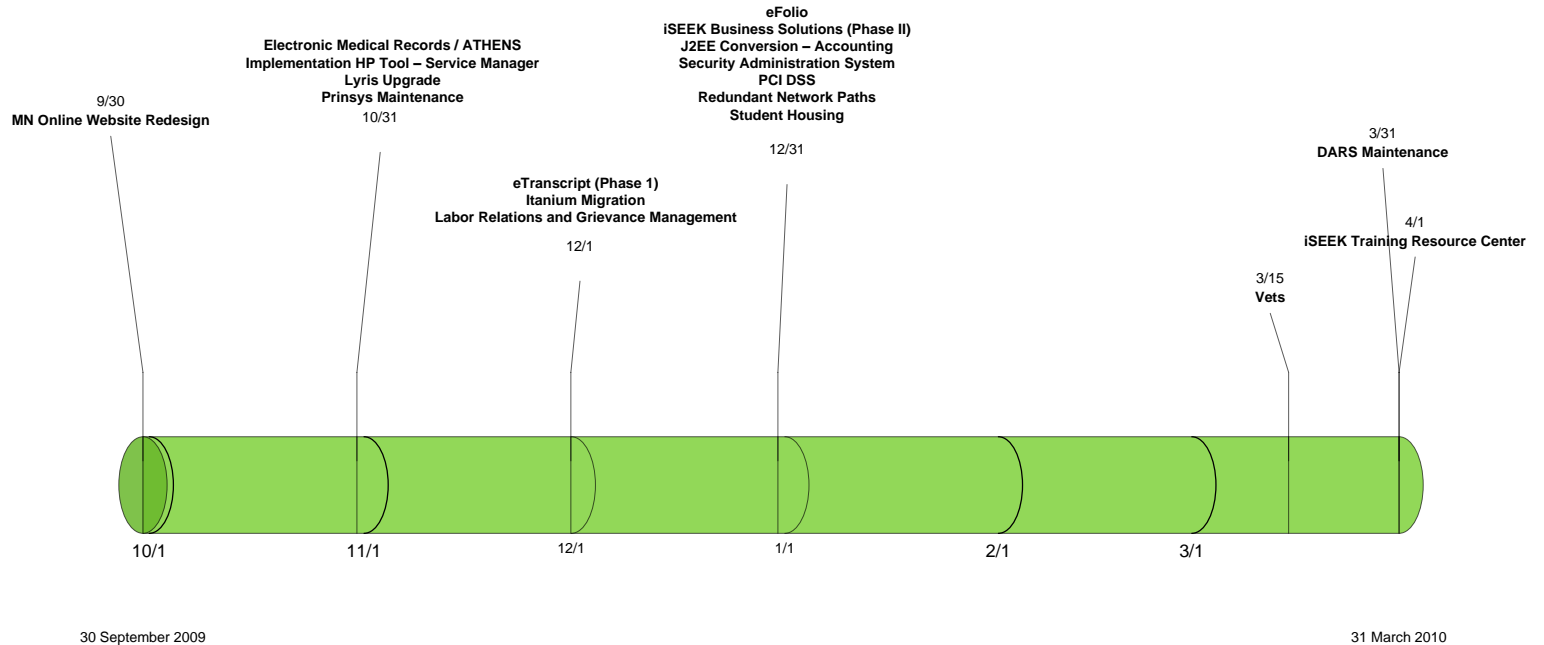

ITS Workplan Timeline

Estimated Implementation Timeline

Updated: October 22, 2009

30 September 2009

31 March 2010